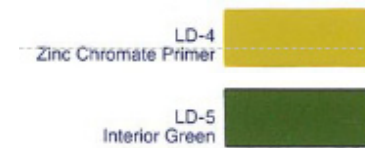

Cockpit Colors